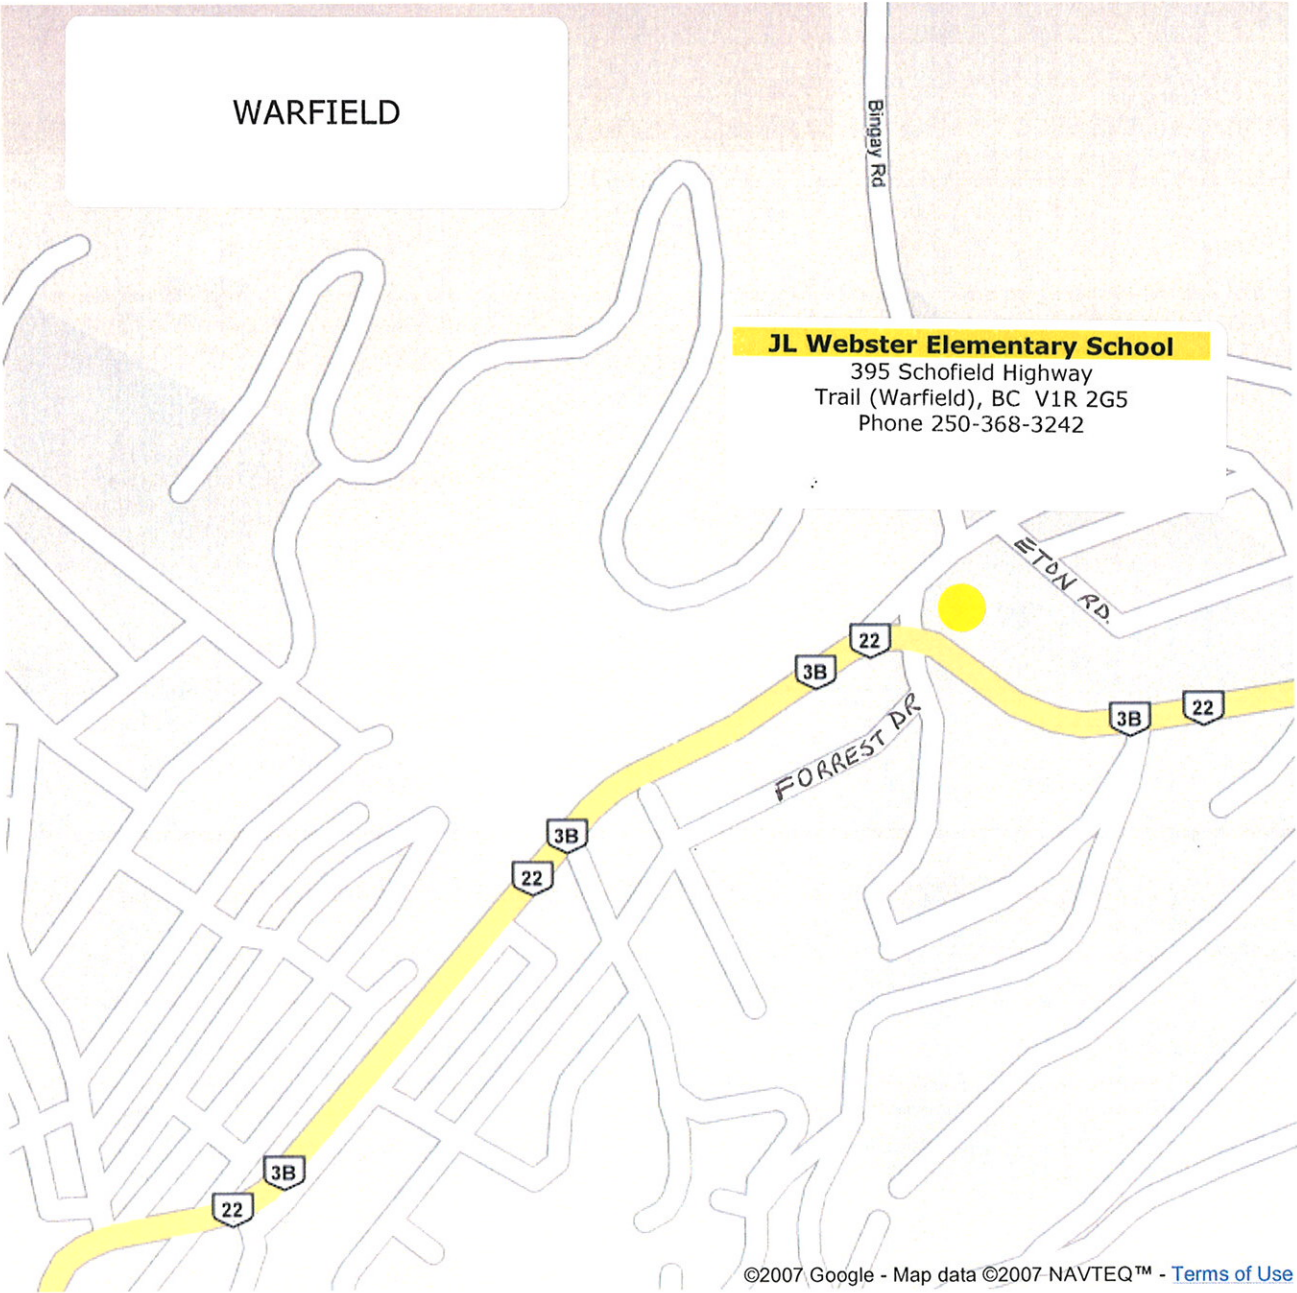

WARFIELD

**JL Webster Elementary School**  
395 Schofield Highway  
Trail (Warfield), BC V1R 2G5  
Phone 250-368-3242

©2007 Google - Map data ©2007 NAVTEQ™ - [Terms of Use](#)