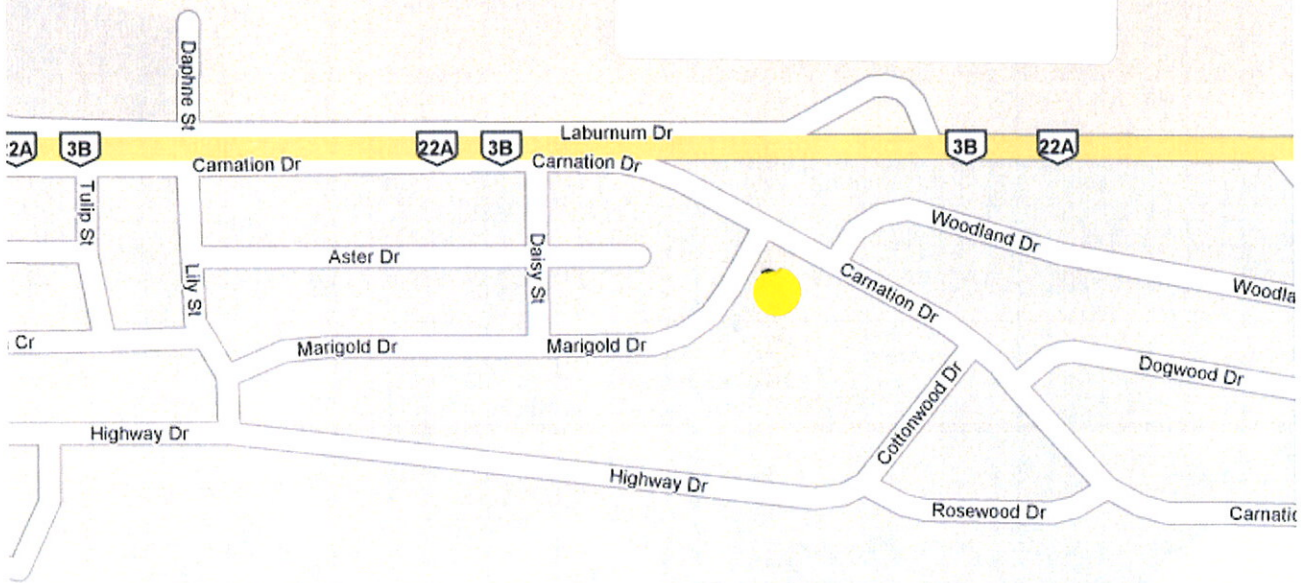

GLENMERRY

Glenmerry Elementary School

3660 Carnation Drive
Trail, BC V1R 2W6
Phone 250-364-1353

©2007 Google - Map data ©2007 NAVTEQ™ - Terms of Use