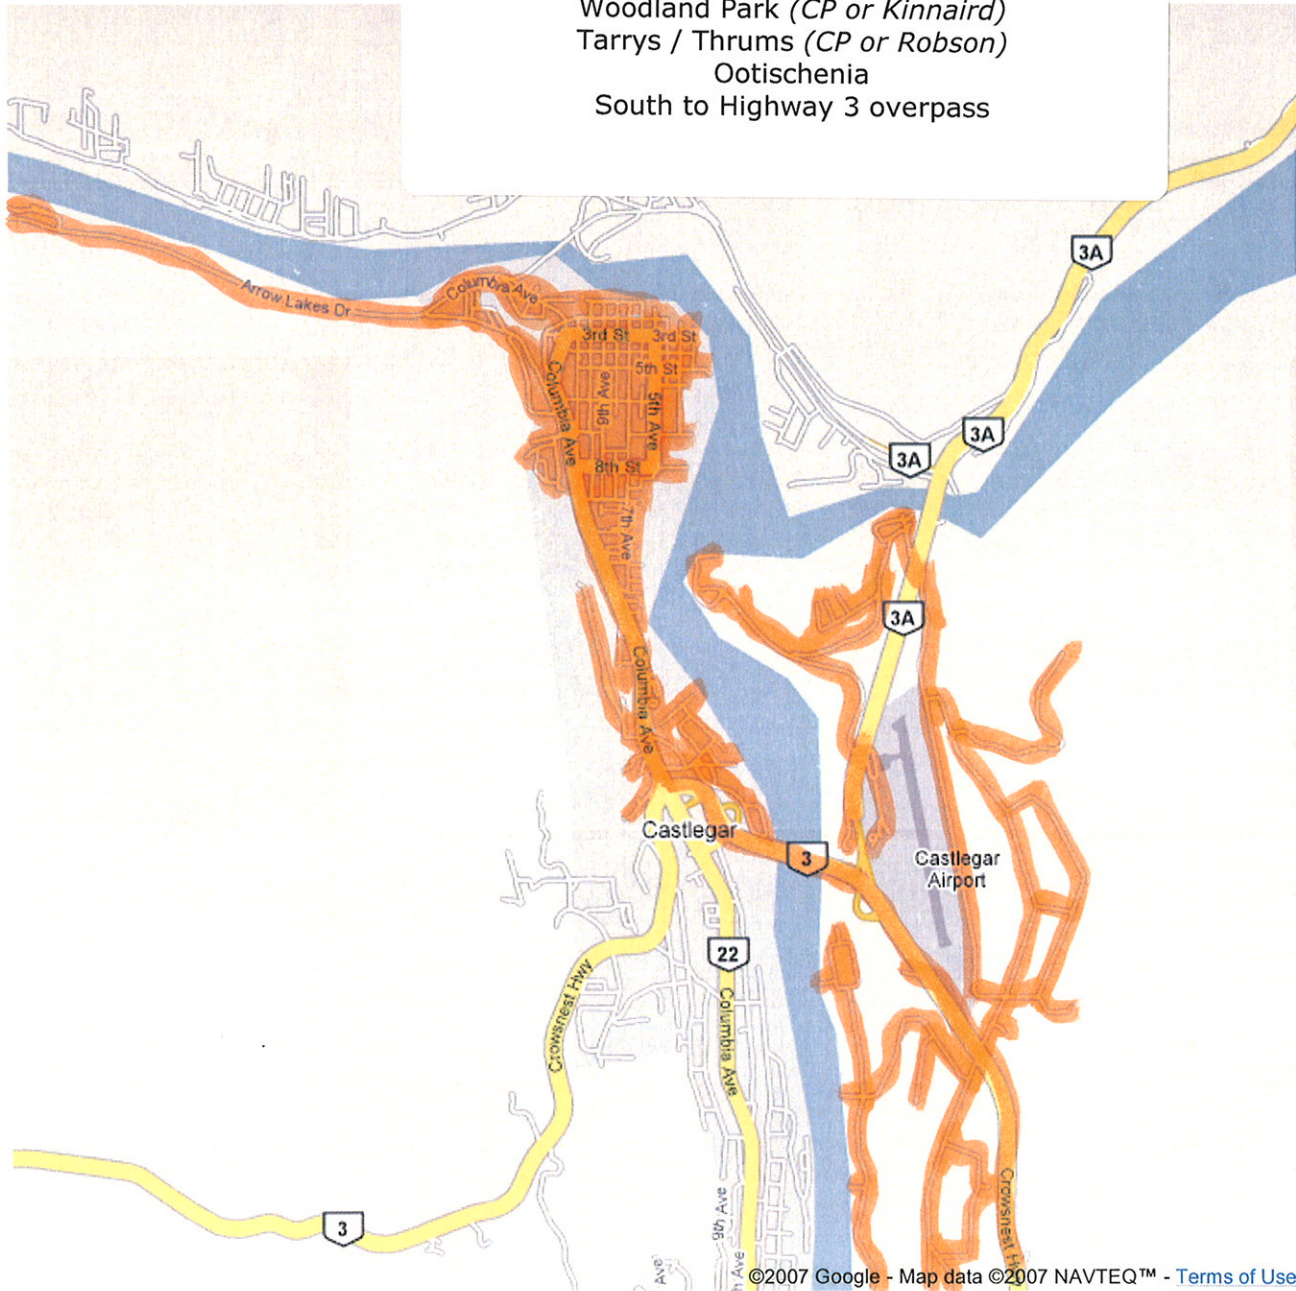

**CASTLEGAR PRIMARY SCHOOL /
TWIN RIVERS ELEMENTARY SCHOOL**

North Castlegar
Woodland Park (CP or Kinnaird)
Tarrys / Thrums (CP or Robson)
Ootischenia
South to Highway 3 overpass

©2007 Google - Map data ©2007 NAVTEQ™ - Terms of Use